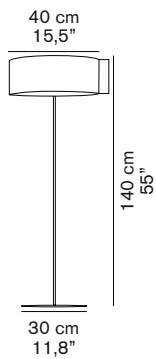

SWITCH 306

Nendo
2007

Floor lamp giving direct and indirect light. Metal structure and reflector. On/off lighting by reflector's rotation.

DIMENSIONS

MATERIALS

metal

COLORS

external black

on/off switch

PACKAGING

Reflector

dimensions 46x46x28 cm / 18,1"x18,1"x11"
volume 0,0592 m³ / 2,09 ft³
weight 4,3 kg / 9,47 lb

Base

dimensions 36x42x147 cm / 14,2"x16,5"x57,9"
volume 0,222 m³ / 7,84 ft³
weight 9,7 kg / 21,38 lb

TYPE

indoor - floor lamp

PHOTOMETRIC CURVE